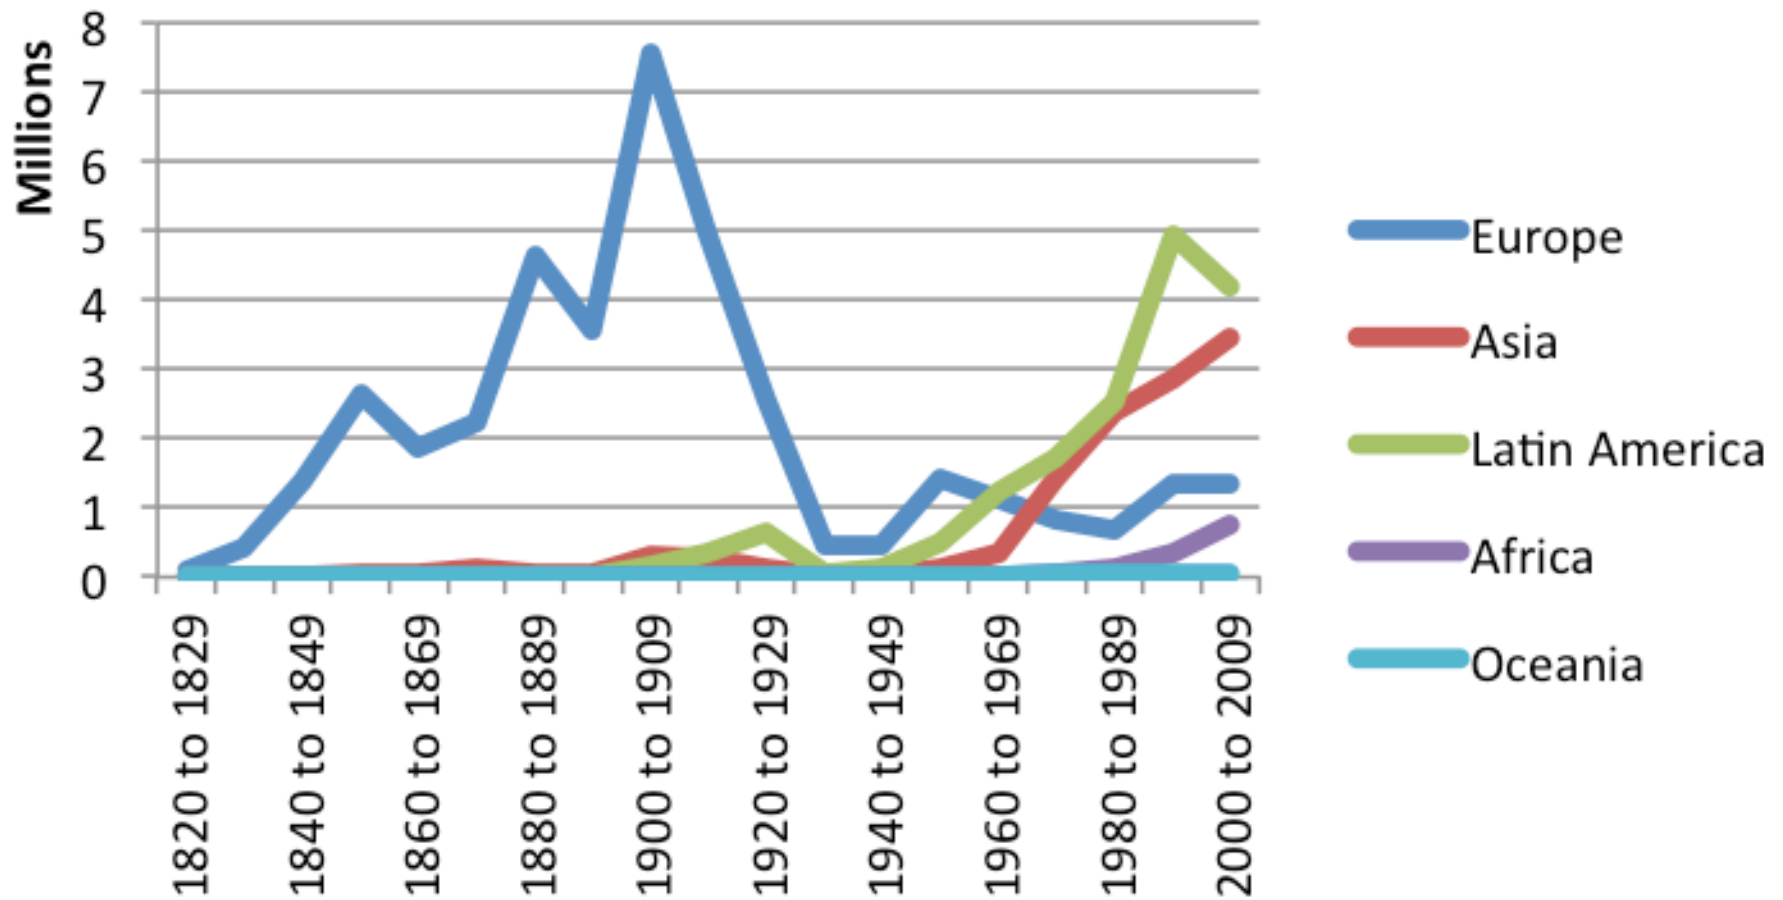

U.S. Immigrants by Decade and Region

Education of Foreign Born Population (age ≥ 25) in 2010 by Region of Birth